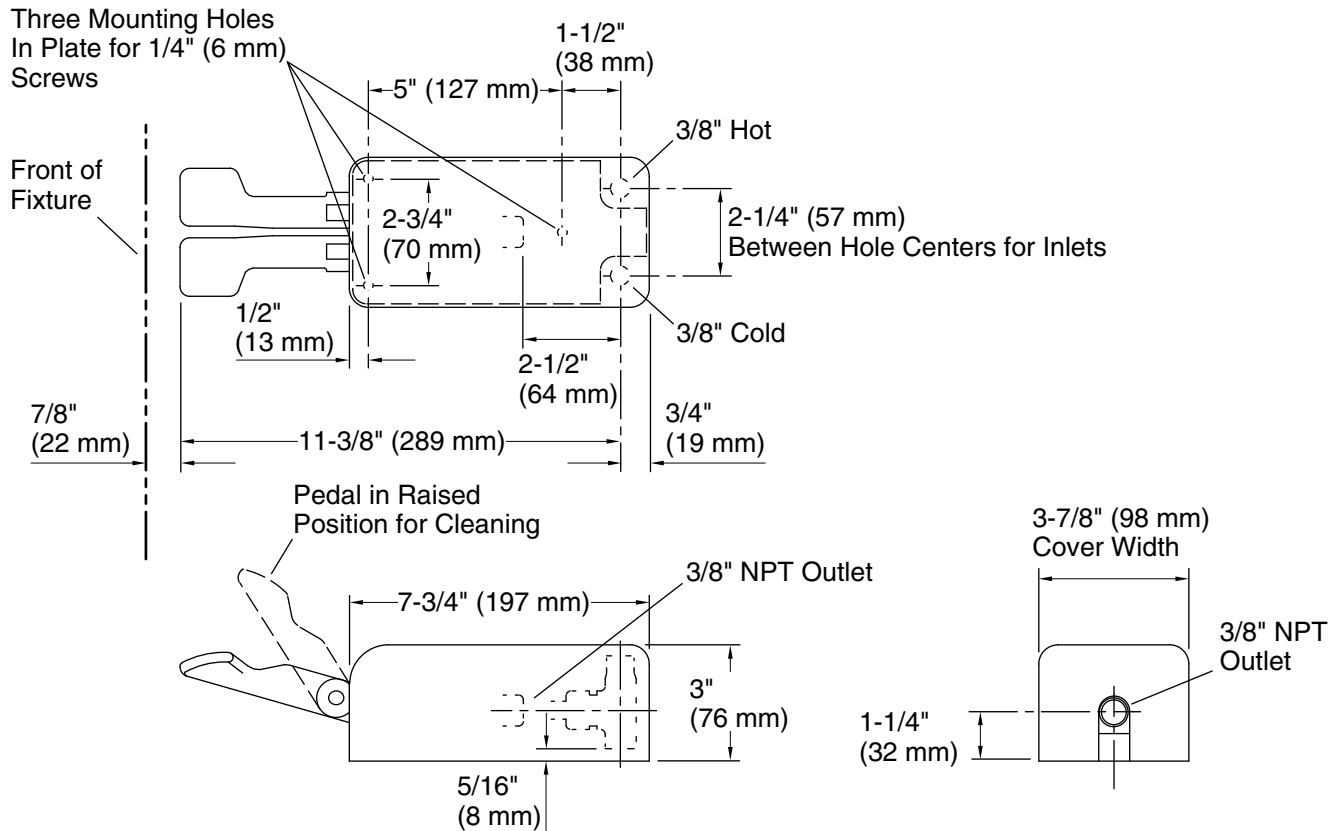

Double Foot Control K-13808

Features

- Double-pedal, floor-mount foot control.
- 3/8" NPT inside-threaded inlets.
- Self-closing mixing valve.
- Loose key stops.

Material

- Solid-brass construction for durability and reliability.

Color tiles intended for reference only.

Color	Code	Description
	CP	Polished Chrome

Technical Information

All product dimensions are nominal.

Material: Brass

Notes

Install this product according to the installation guide.